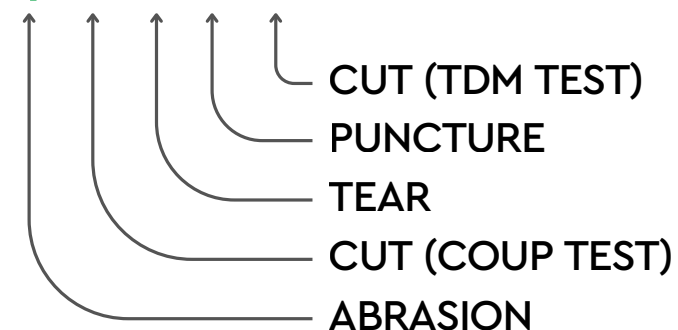

MADE IN
EU

MADE IN
GREECE

Technical Datasheet

DEEP

HeroWet series

DEEP glove with 13 gauges knitting, smooth nitrile coating and a second layer of nitrile foam on the palm. Very durable and with excellent oil and abrasion resistance due to the dense smooth nitrile underlayer.

- Superior grip in wet or oily environments
- Enhanced durability and flexibility
- Breathability and comfort

The product has been designed and manufactured to comply with Regulation (EU) 2016/425 and subsequent amendments.

EN 388:2016

4 1 2 1 A

EN ISO 21420:2020

Category: II
Colours: Blue / Black
Available sizes: 7-11

Useful Information

The levels of performance against mechanical risks are only valid for the palm of the glove.

Keep in its original packaging, under ordinary temperature and humidity conditions.

Once you become aware of a damage, you should immediately replace it.